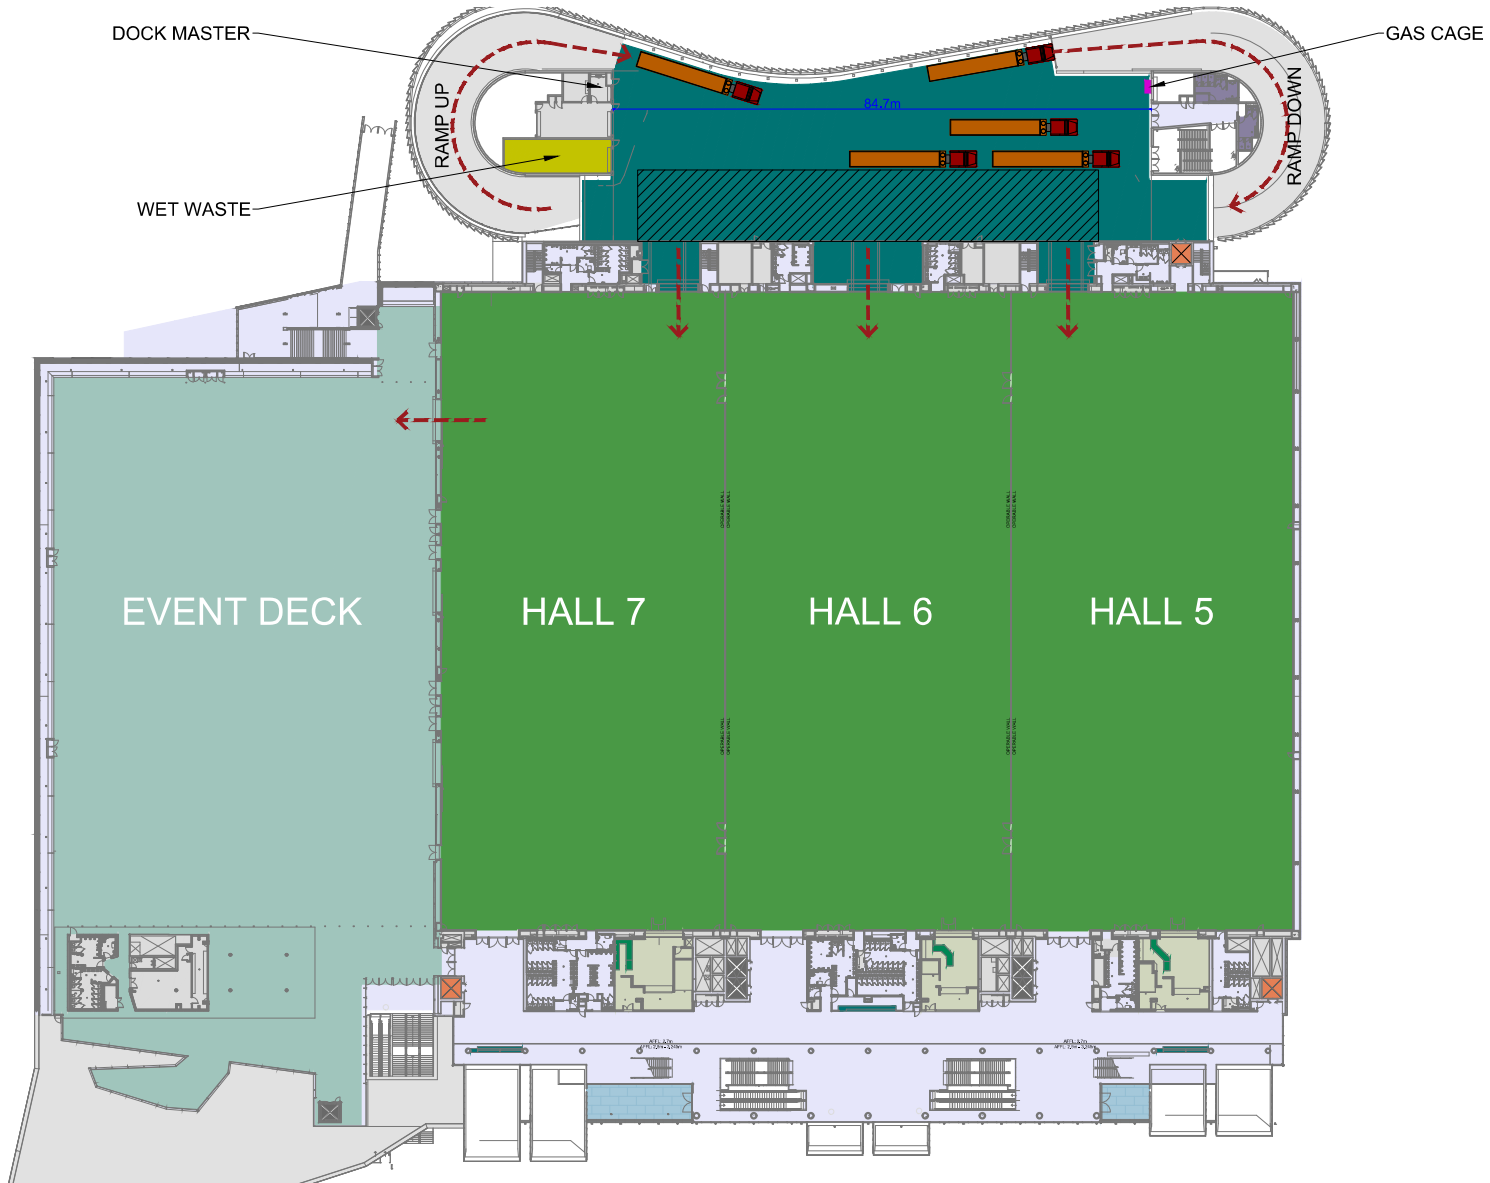

TRUCK 19m (LOADING)

PEDESTRIAN ENTRY POINTS

LOADING DOCK

GOODS LIFT

LOADING / HEAVY VEHICLE ENTRY

ELECTRIC PARKING BAY

ACCESSIBLE PARKING

BIKE / PEDESTRIAN PATH

TRUCK 19m (LOADING)

LOADING DOCK

LOADING DOCK COVERED

GOODS LIFT

LOADING / HEAVY VEHICLE ENTRY

EXHIBITION SPACE

OPEN AIR EVENT DECK

TOILETS

WET WASTE

GAS CAGE