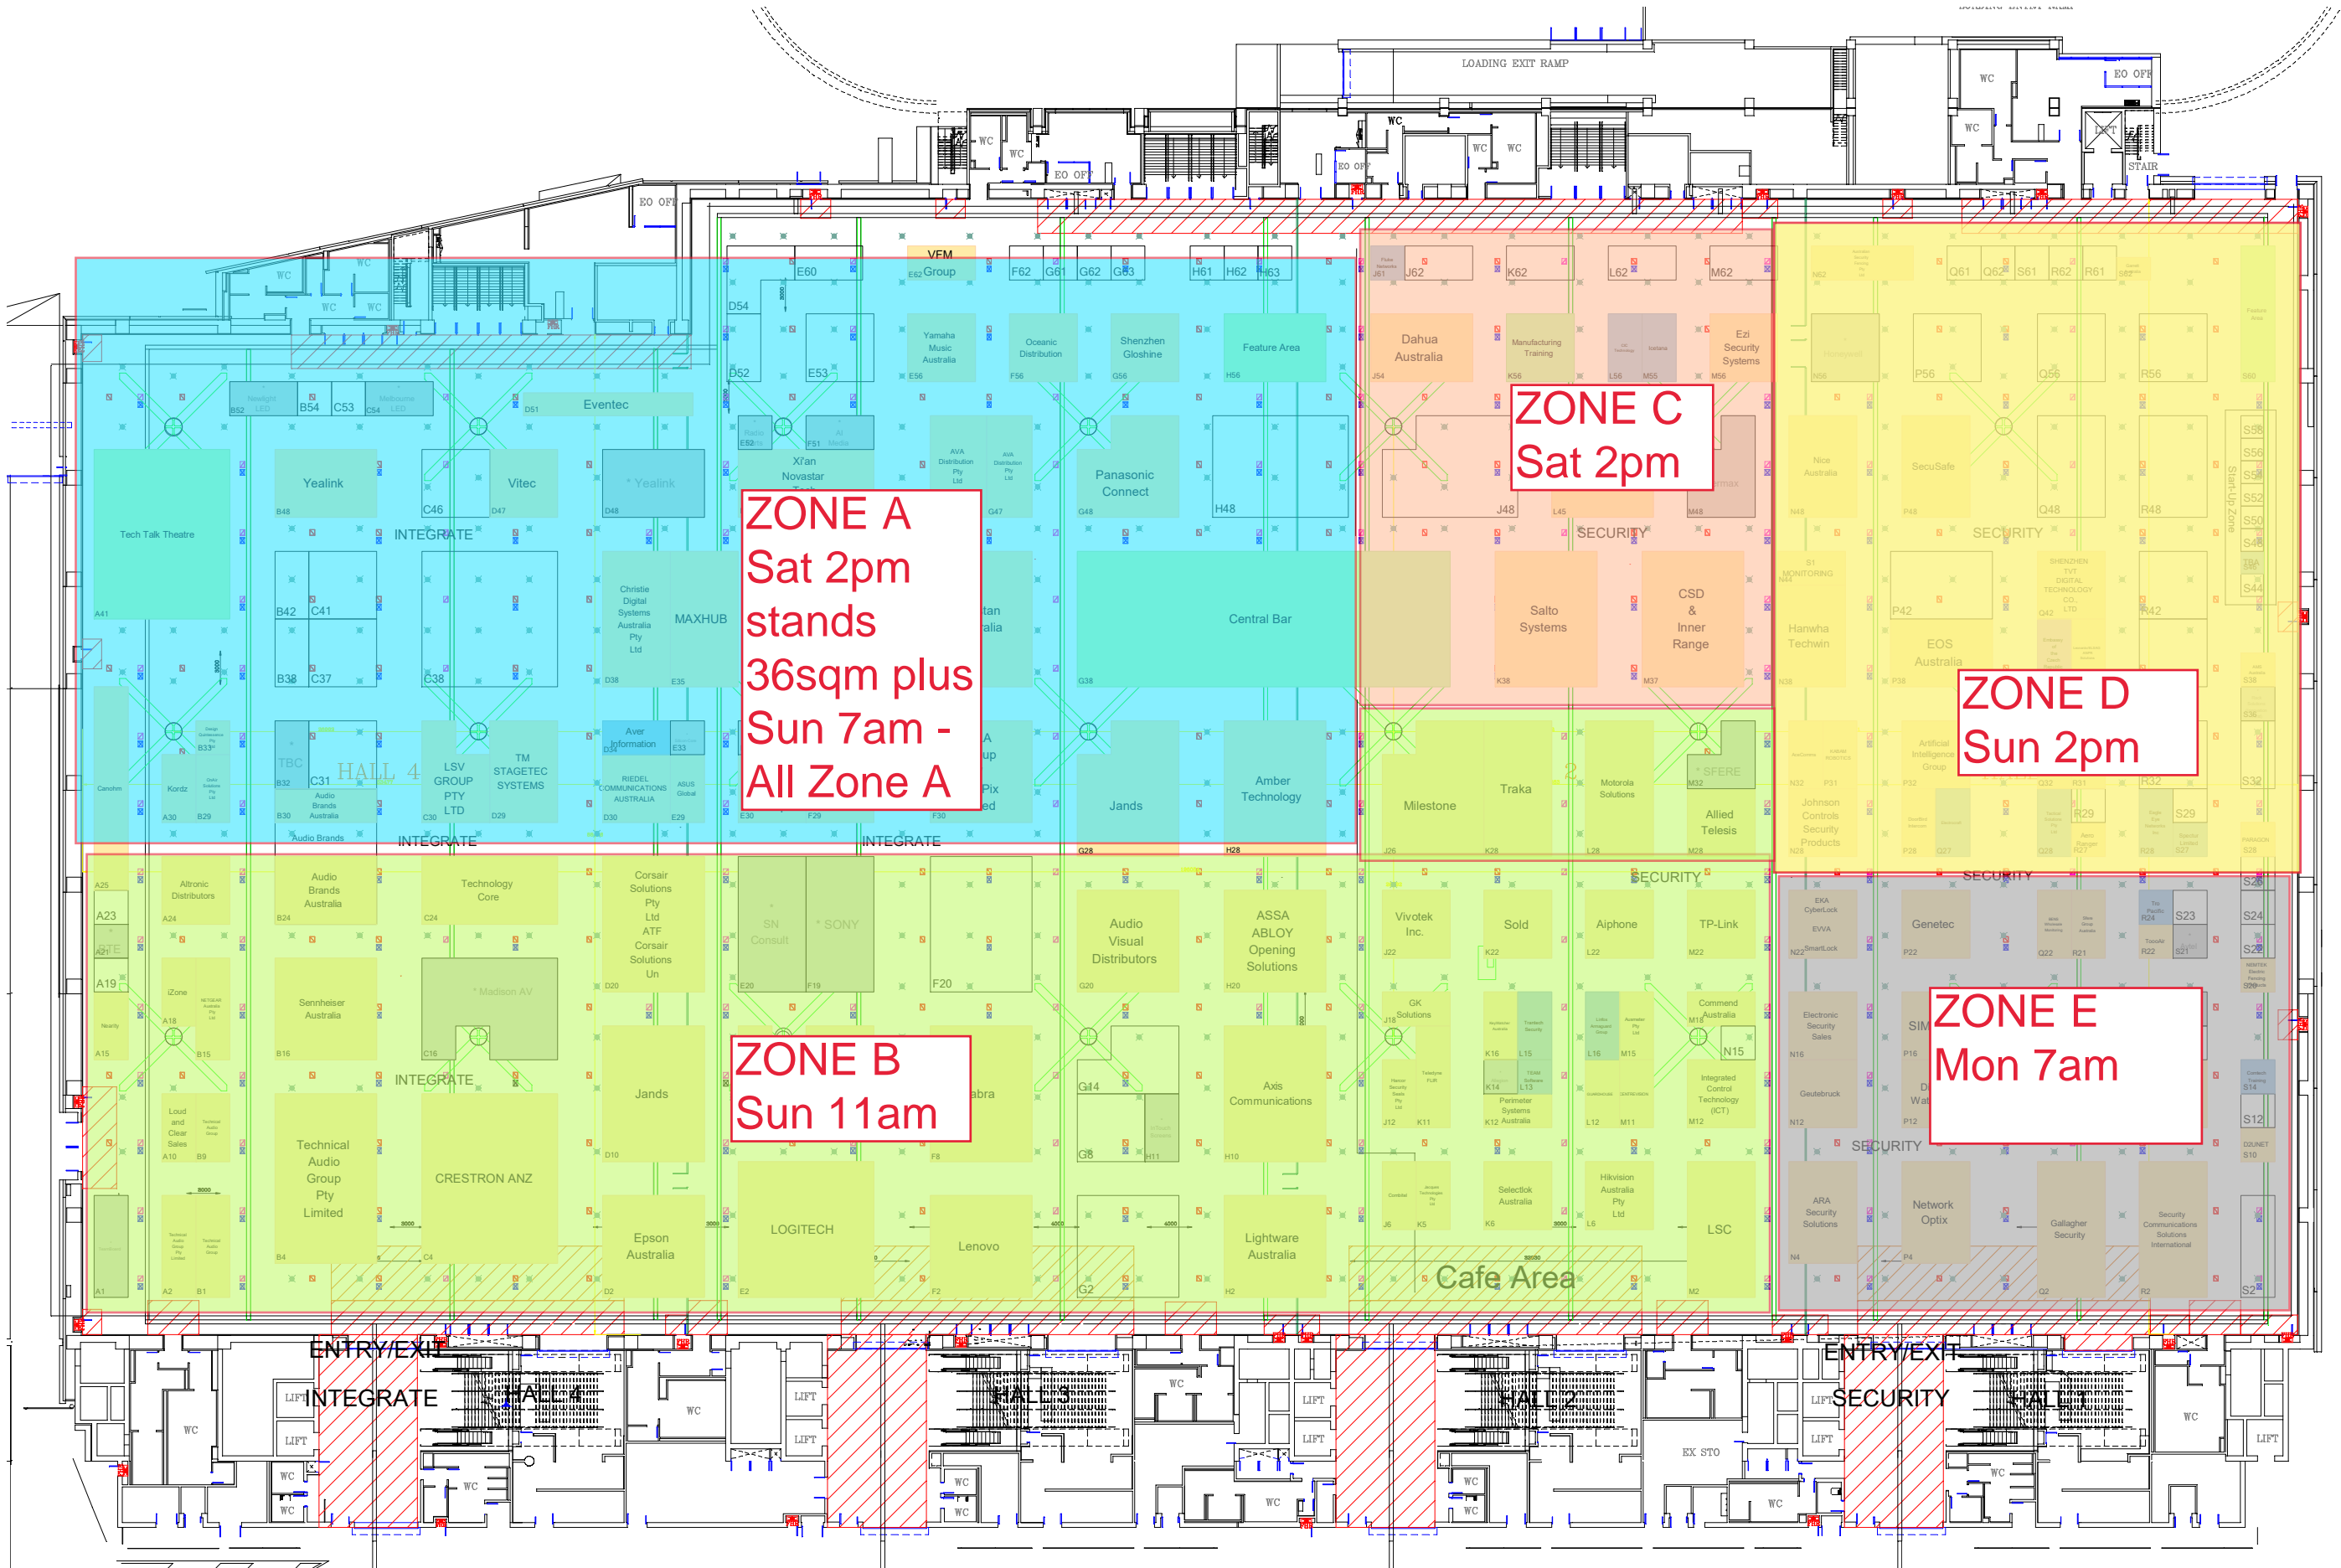

Space Stands - Move in times

ZONE A
Sat 2pm
stands
36sqm plus
Sun 7am -
All Zone A

ZONE C
Sat 2pm

ZONE D
Sun 2pm

ZONE B
Sun 11am

ZONE E
Mon 7am

ENTRY/EXIT
INTEGRATE

ENTRY/EXIT
SECURITY